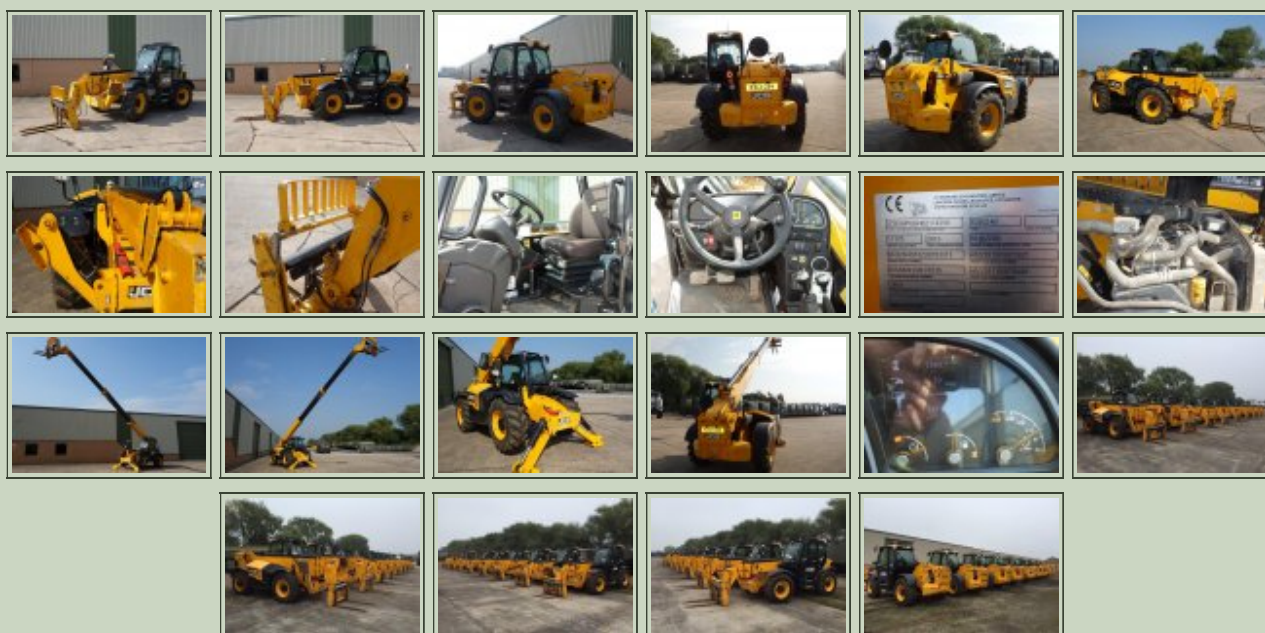

Videos (if available)			
Category	Forklifts	Length	7.3 M
Manufacturer	JCB	Height	2.65 M
Engine	JCB 4 cylinder 4.4 ltr turbo 109HP	Width	2.5 M
Gearbox	4 speed	GVW	
Brakes		Hrs_Kms	From 2800
Steering	PAS	Date into Service	
Tyres	15.5/80-24	Year of Manufacture	2013
Max Load	3500 kg's	Qty Available	6
Electrics	12 V	Export Requirements ...more	NLR (No Licence Required)

REQUEST A QUOTE

or call us on UK +44(0)1302-954007

Photo Gallery

All prices quoted are GBP U.K. Pounds Sterling Ex. Works excluding VAT where applicable and shipping / associated costs.

Vehicles advertised are subject to remaining unsold.

All prices quoted are based on **"per individual unit"** purchased, any reductions on advertised price for multiple item orders is subject to negotiation and is conducted at the time of inspection or provision of LOI.

Photo's shown above may represent a vehicle type rather than an actual vehicle, vehicles are available serviced and painted to customers preference