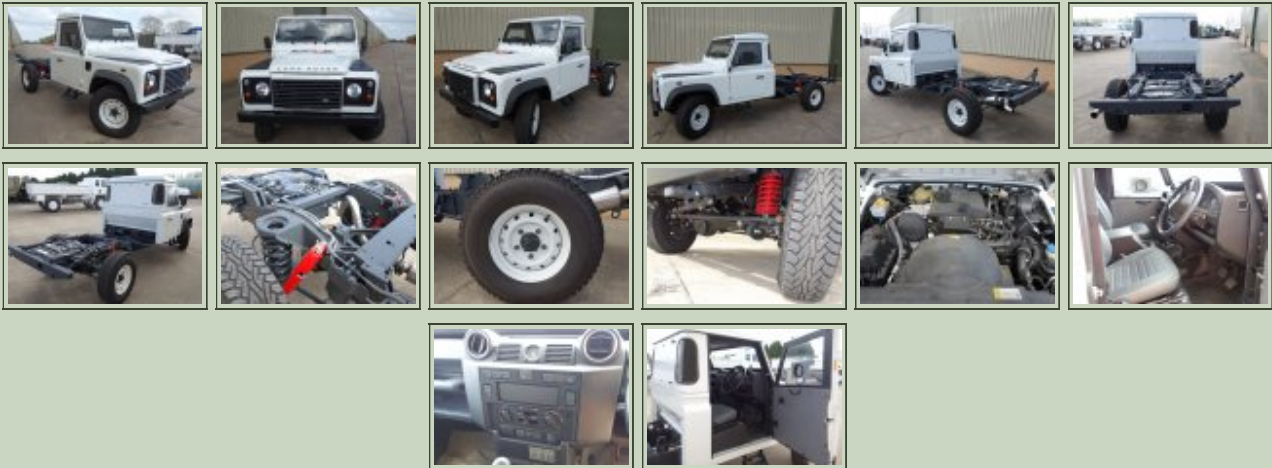

Videos (if available)			
Category	Armoured Vehicles	Length	
Manufacturer	Land Rover	Height	
Engine	2.2 Litre	Width	
Gearbox	6 speed manual	GVW	
Brakes		Hrs_Kms	
Steering	RHD	Date into Service	
Tyres		Year of Manufacture	2012
Max Load		Qty Available	4
Electrics	12 V	Export Requirements ...more	NLR (No Licence Required)

REQUEST A QUOTE

or call us on UK +44(0)1302-954007

Photo Gallery

All prices quoted are GBP U.K. Pounds Sterling Ex. Works excluding VAT where applicable and shipping / associated costs.

Vehicles advertised are subject to remaining unsold.

All prices quoted are based on **"per individual unit"** purchased, any reductions on advertised price for multiple item orders is subject to negotiation and is conducted at the time of inspection or provision of LOI.

Photo's shown above may represent a vehicle type rather than an actual vehicle, vehicles are available serviced and painted to customers preference

An export licence may be required for items sold to customers outside of the U.K.
FOR MORE INFORMATION ON EXPORT LICENCING PROCEDURES

[CLICK HERE](#)

FOR INFORMATION ON CURRENT EU EMBARGOES

[CLICK HERE](#)