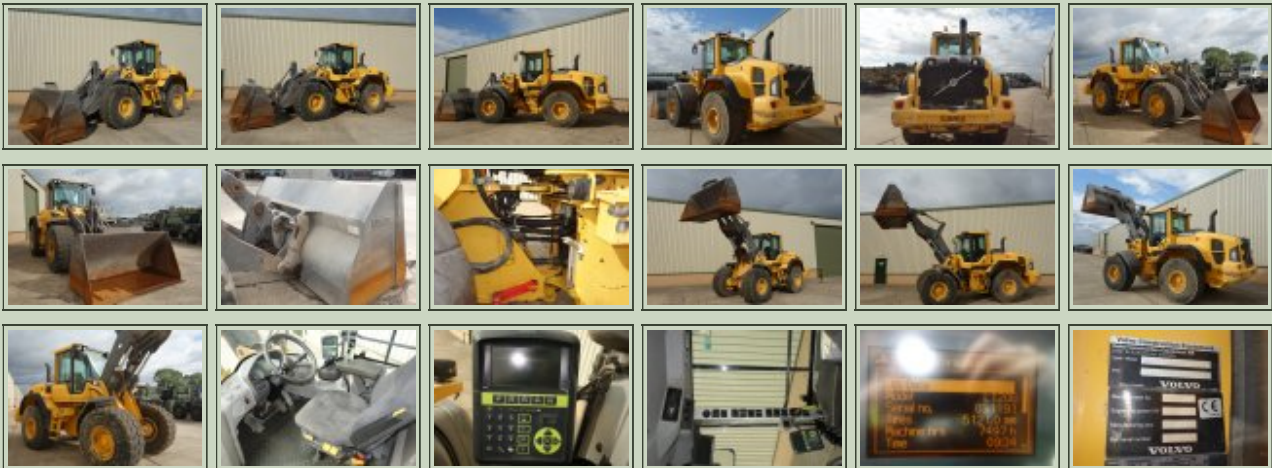

Auxiliary Hydraulics		
	70% Good Tyres		
	Good Operating Machine		
Videos (if available)			
Category	Wheeled Loaders	Length	9 M
Manufacturer	Volvo	Height	3.35 M
Engine	Volvo D8H 200KW	Width	2.88 M
Gearbox	HTE206 4 Speed	GVW	21,600 Kg
Brakes		Hrs_Kms	7500
Steering		Date into Service	
Tyres	23.5 R25	Year of Manufacture	2013
Max Load		Qty Available	1
Electrics	24V	Export Requirements ...more	NLR (No Licence Required)
REQUEST A QUOTE		or call us on UK +44(0)1302-954007	

Photo Gallery

All prices quoted are GBP U.K. Pounds Sterling Ex. Works excluding VAT where applicable and shipping / associated costs.

Vehicles advertised are subject to remaining unsold.

All prices quoted are based on **"per individual unit"** purchased, any reductions on advertised price for multiple item orders is subject to negotiation and is conducted at the time of inspection or provision of LOI.

Photo's shown above may represent a vehicle type rather than an actual vehicle, vehicles are available serviced and painted to customers preference