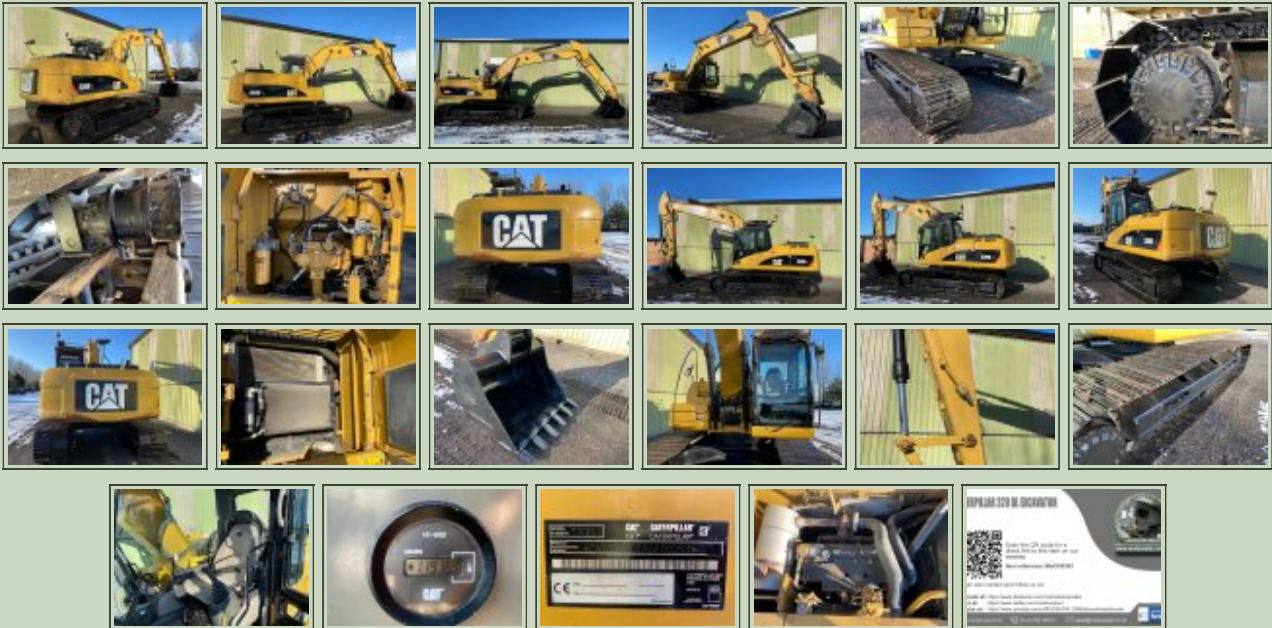

Description / Ref

Caterpillar Tracked Excavator 320 DL - 50363

Photo (a gallery of photos is provided below - *where available*)

Details

Caterpillar 320DL Excavator

Just arrived this is a very clean machine fully operating and rarely available in this condition

Piped for hammer

Quick Hitch

Digging Bucket

Air Conditioning

CE marked

700mm Pads

Videos (if available)			
Category	Tracked Excavators	Length	7.9M
Manufacturer	Caterpillar	Height	4.00m
Engine	Caterpillar C6	Width	3.10m
Gearbox		GVW	22,900 kg's
Brakes		Hrs_Kms	11,916 hours
Steering		Date into Service	
Tyres		Year of Manufacture	2007
Max Load		Qty Available	1
Electrics	24 V	Export Requirements ...more	NLR (No Licence Required)

REQUEST A QUOTE

or call us on UK +44(0)1302-954007

Photo Gallery

All prices quoted are GBP U.K. Pounds Sterling Ex. Works excluding VAT where applicable and shipping / associated costs.

Vehicles advertised are subject to remaining unsold.