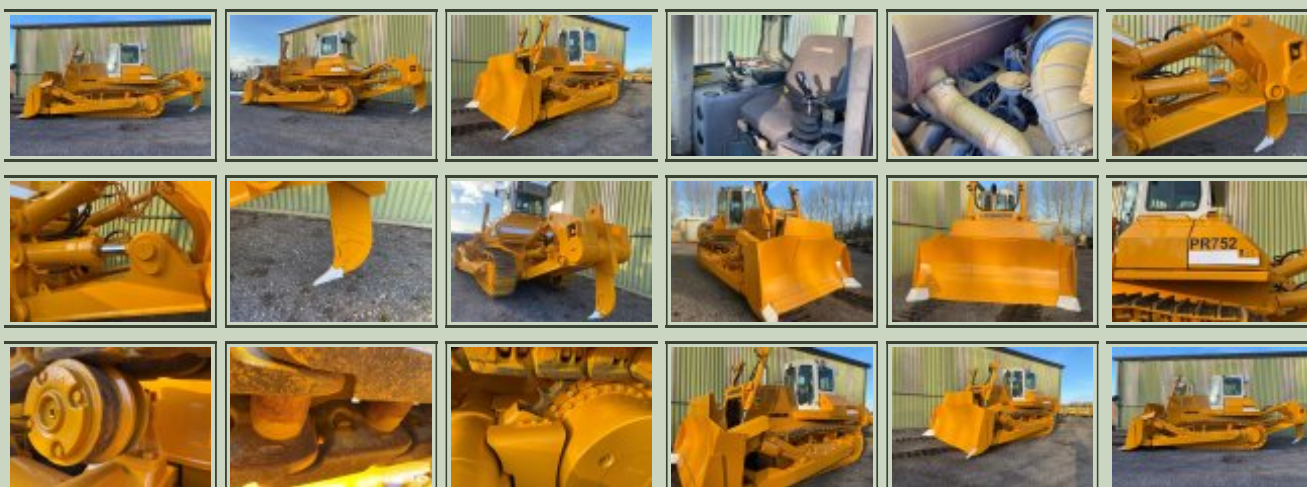

Air conditioning		
	550 mm Pad width		
Videos (if available)			
Category	Bulldozers	Length	8.8M
Manufacturer	Leibherr	Height	3.80m
Engine	Liebherr D9406 325HP	Width	4M
Gearbox	Power shift	GVW	39700 Kg
Brakes	-	Hrs_Kms	4238 Hours
Steering	-	Date into Service	1998
Tyres	-	Year of Manufacture	
Max Load		Qty Available	1
Electrics	24 volt	Export Requirements ...more	NLR (No Licence Required)
		or call us on UK +44(0)1302-954007 or whatsapp msg us on +44 (0)7785-736649	

Photo Gallery

All prices qoted are GBP U.K. Pounds Sterling Ex. Works excluding VAT where applicable and shipping / associated costs.

Vehicles advertised are subject to remaining unsold.

All prices quoted are based on **"per individual unit"** purchased, any reductions on advertised price for multiple item orders is subject to negotiation and is conducted at the time of inspection or provision of LOI.

For complete Terms & Conditions See Main Website

Photo's shown above may represent a vehicle type rather than an actual vehicle, vehicles are available serviced and painted to customers preference